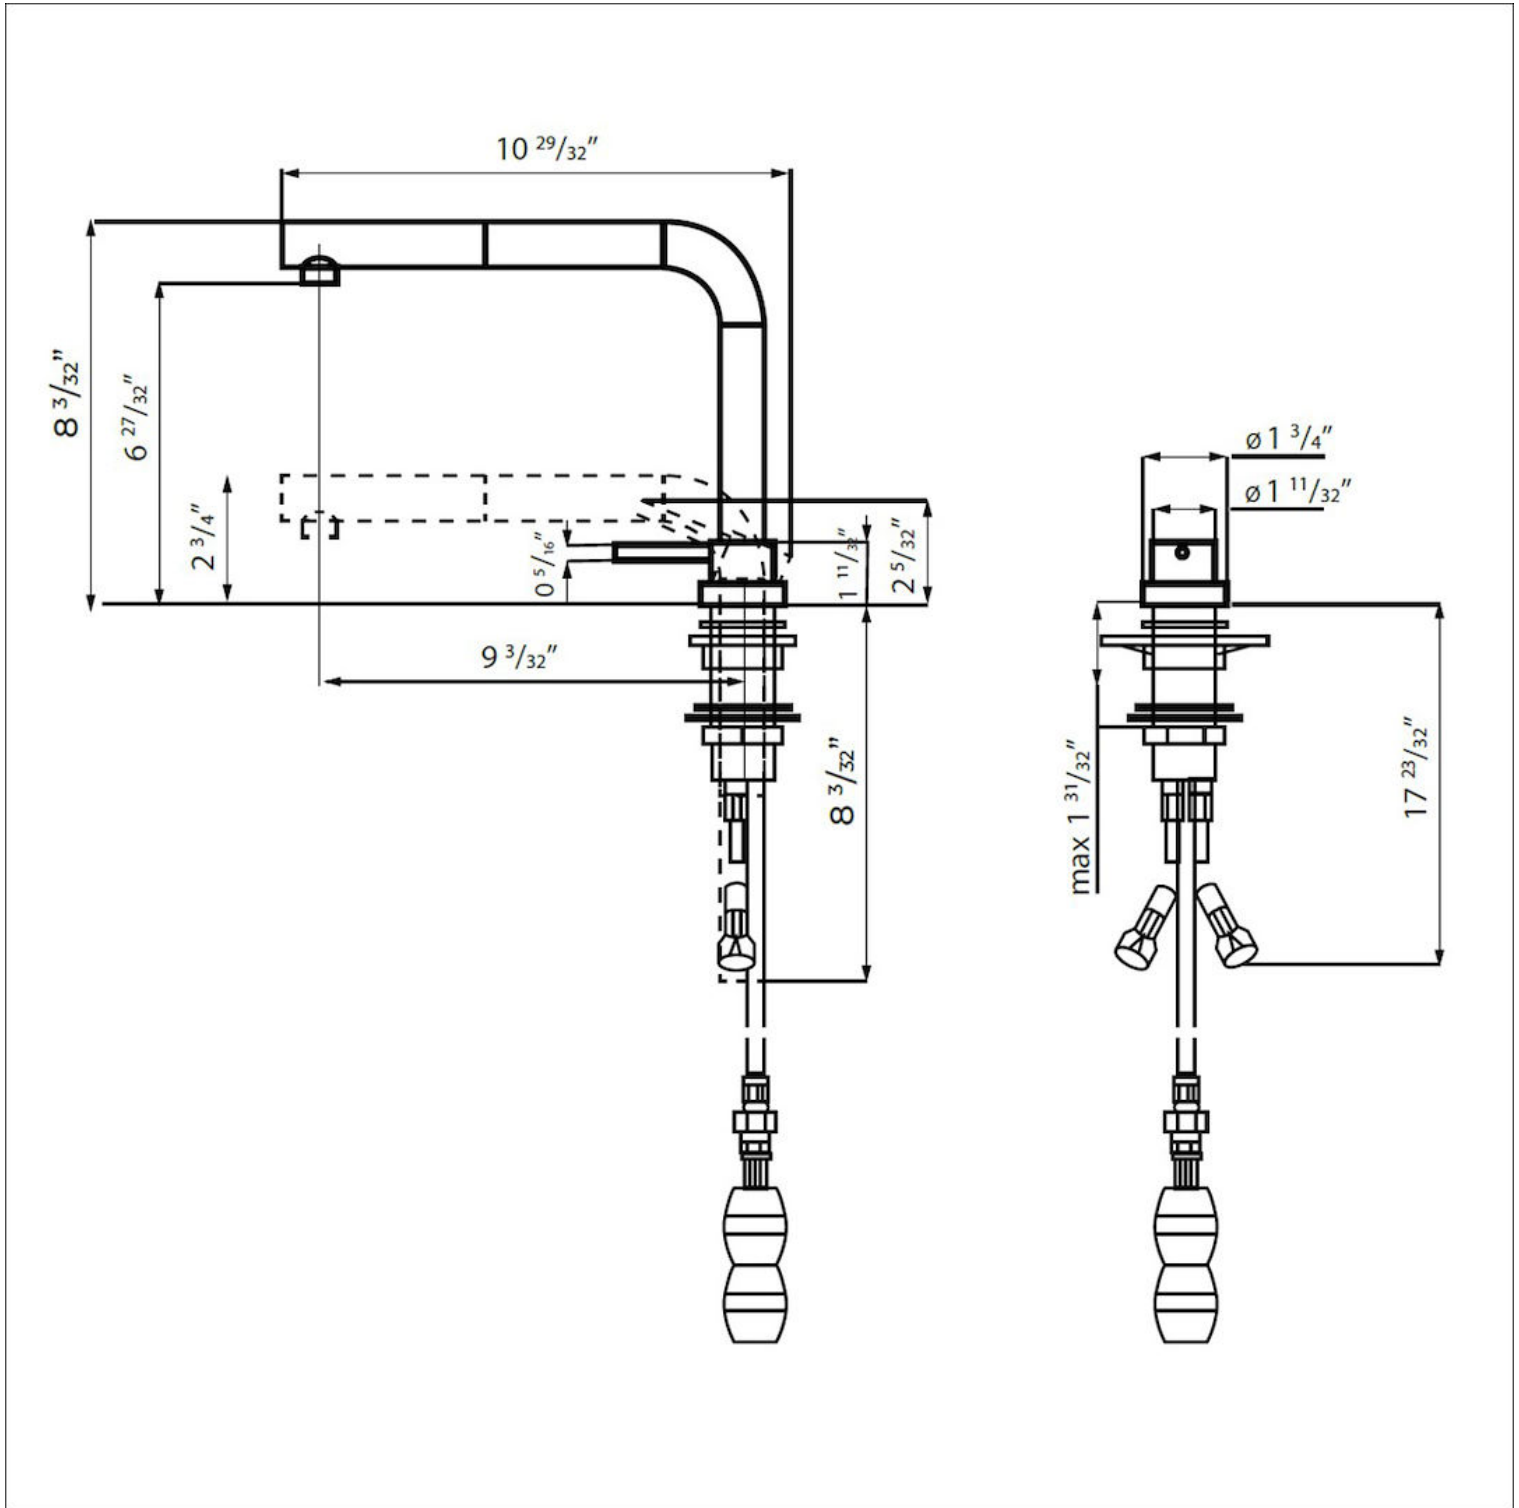

Rotating angle 360°

Mixer hole $\varnothing 1 \frac{3}{8}''$

Max worktop thickness $1 \frac{19}{64}''$

Max flowrate 1.75 GPM (6,6 Lt/Min)

Mixer type Single lever faucet with rotating barrel and extractable double jet shower

Notes: Strengthening plate included

FEATURES

COLLAPSIBLE BARREL Feature that makes it possible to foresee the sink in front of a window, so as to enjoy the natural light.

Rotating angle All the taps have a wide angle of rotation. Some models even permit a full 360° rotation.

Strengthening plate Foster's mixer taps are equipped with the strengthening plate that offers perfect stability on any sink.

Double jet (flow and rain) Several models are equipped with a switch to easily change the flow from continuous to shower.

TECHNICAL DATA

RECOMMENDED PAIRINGS

Milano Cooktop 5 burners
7638 900

Sink Leonardo 33" x 20" - U/M
1014 660